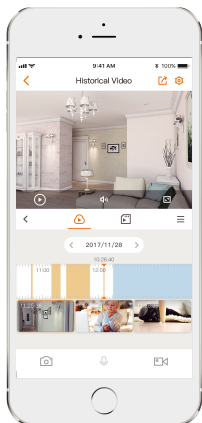

Stay close with what you care

With Cloud service, you will have access to what you care as long as Internet is available. You can record daily or motion videos on Cloud and play back anytime anywhere.